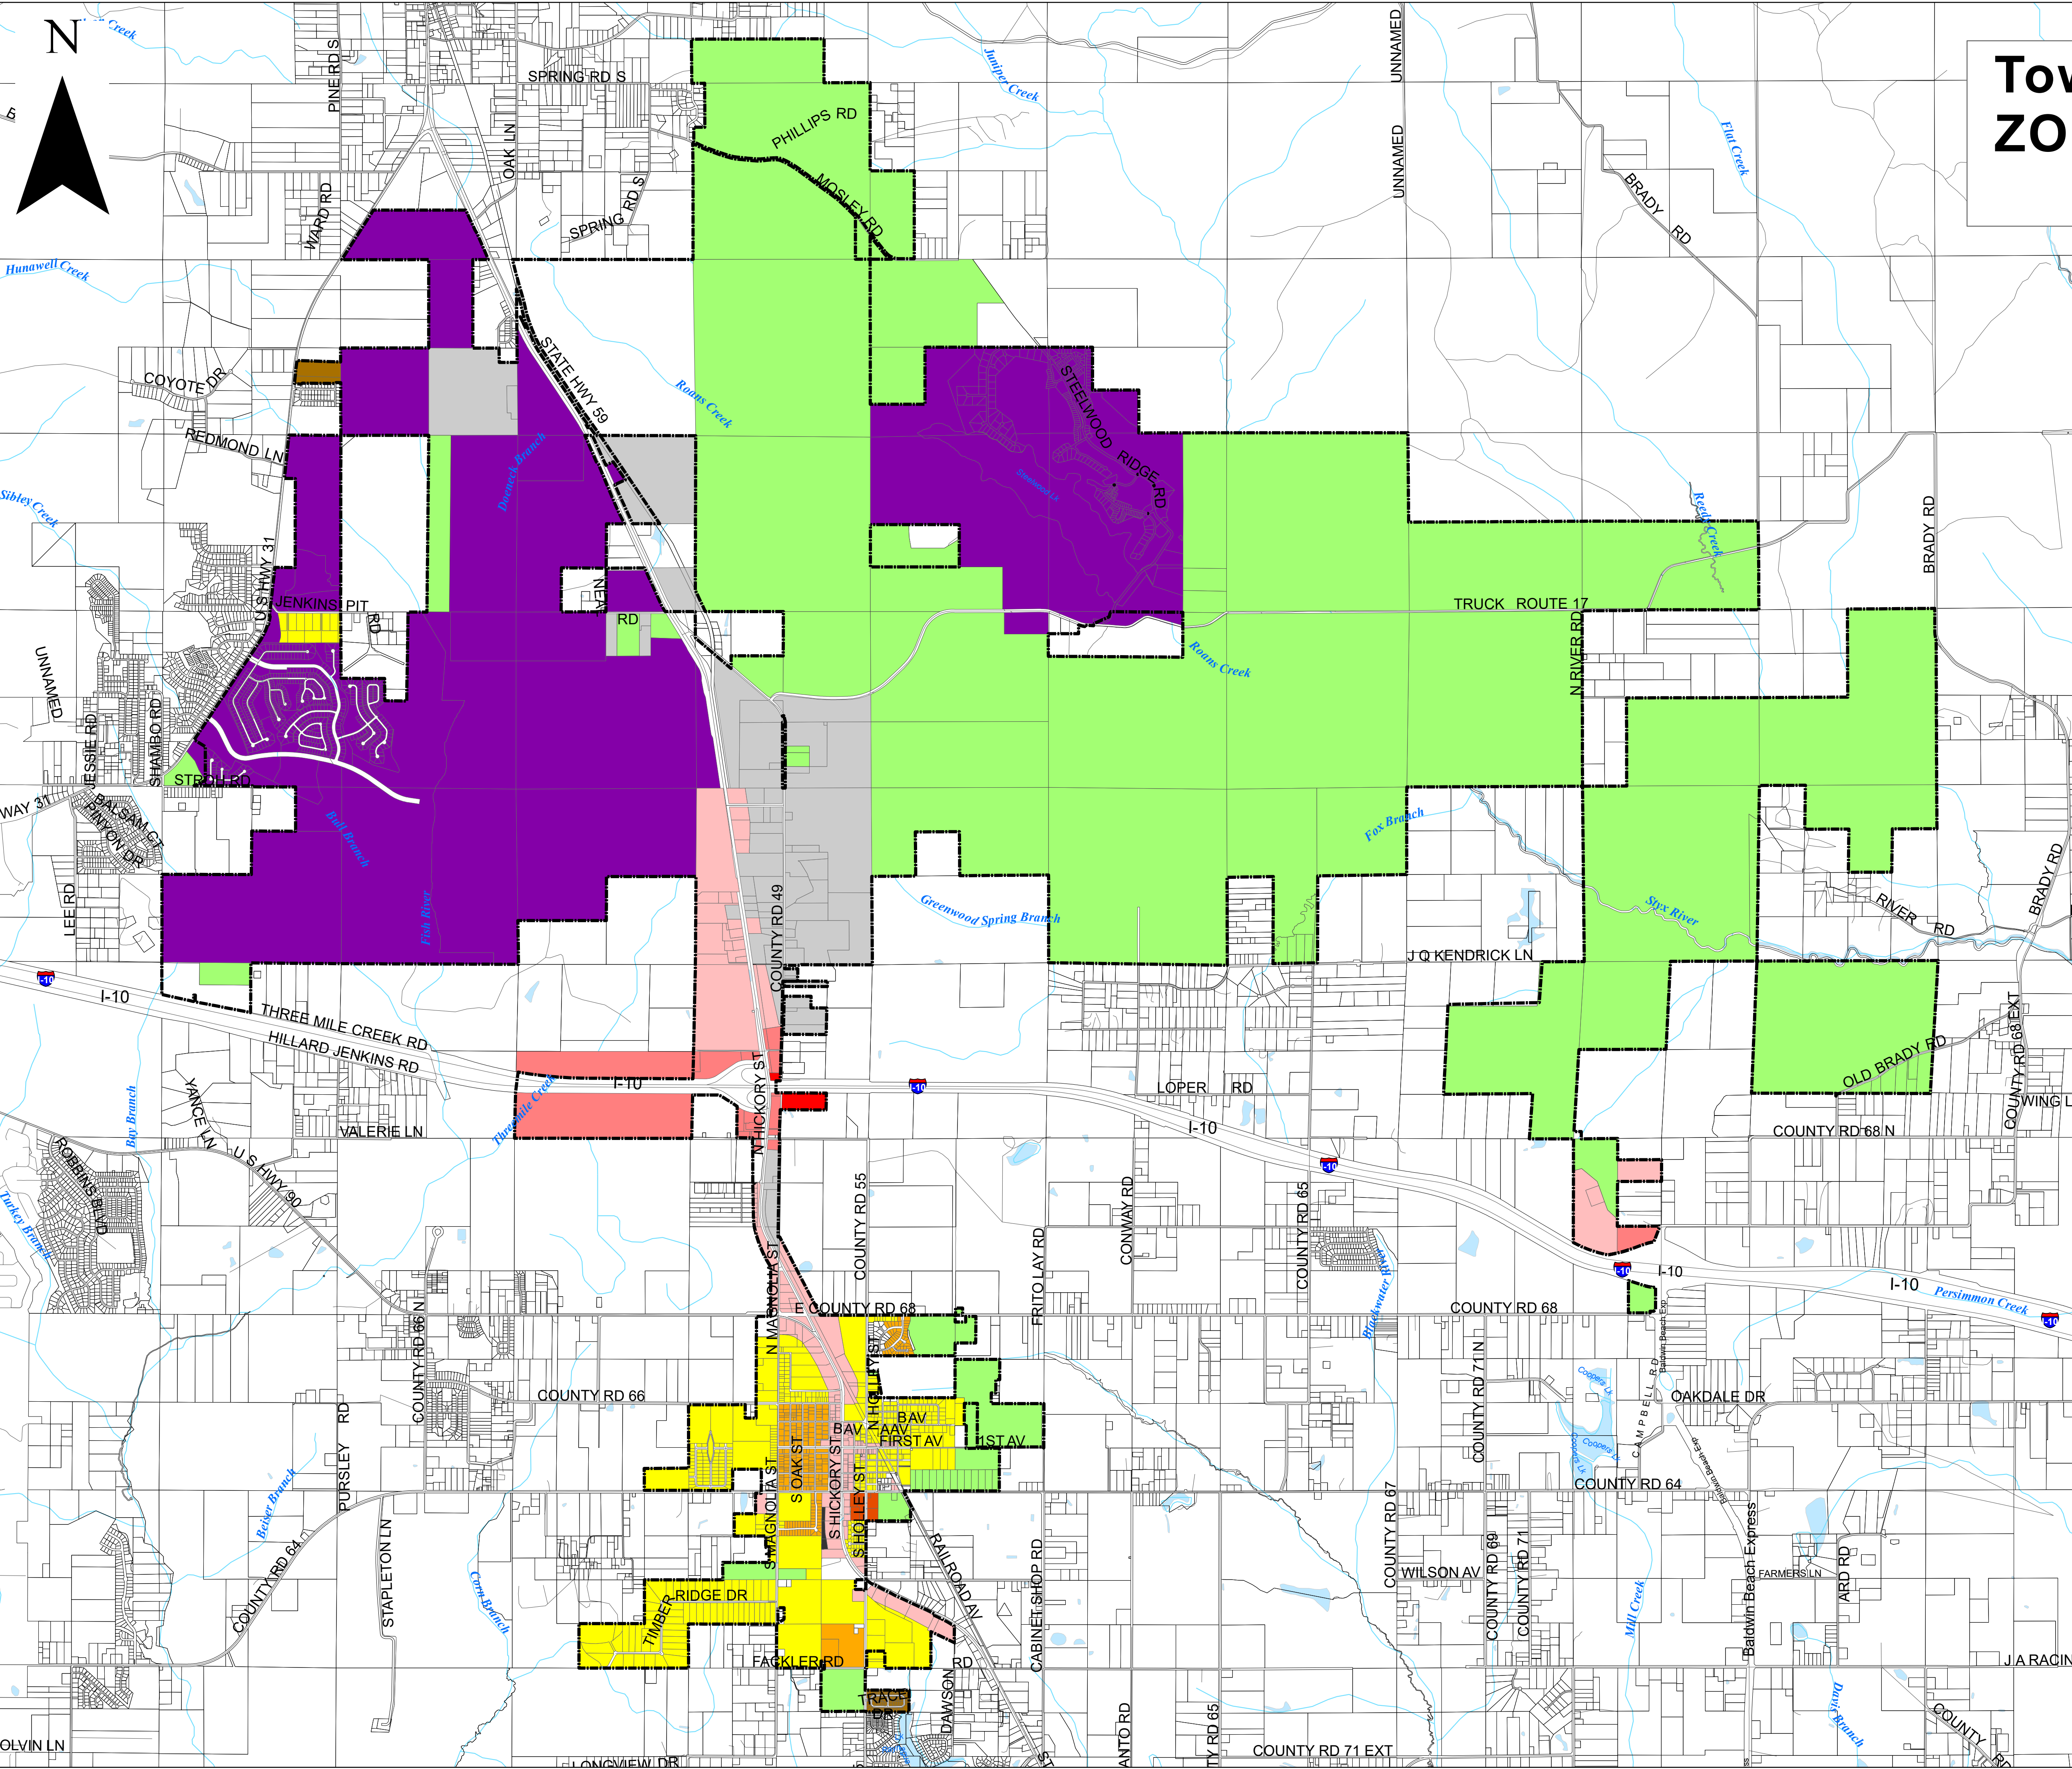

Town of Loxley, Alabama ZONING DISTRICTS MAP

Updated March 2021

Legend

-  LOXLEY CITY LIMITS
-  BALDWIN CO. PARCELS
-  LOCAL ROAD
-  WATERWAYS
-  WATERBODIES

ZONING DISTRICTS

-  A-O
-  R-1A
-  R-1B
-  R-3
-  GPH-1
-  PUD
-  MH-1
-  B-1
-  B-1A
-  B-1B
-  B-2
-  M-1