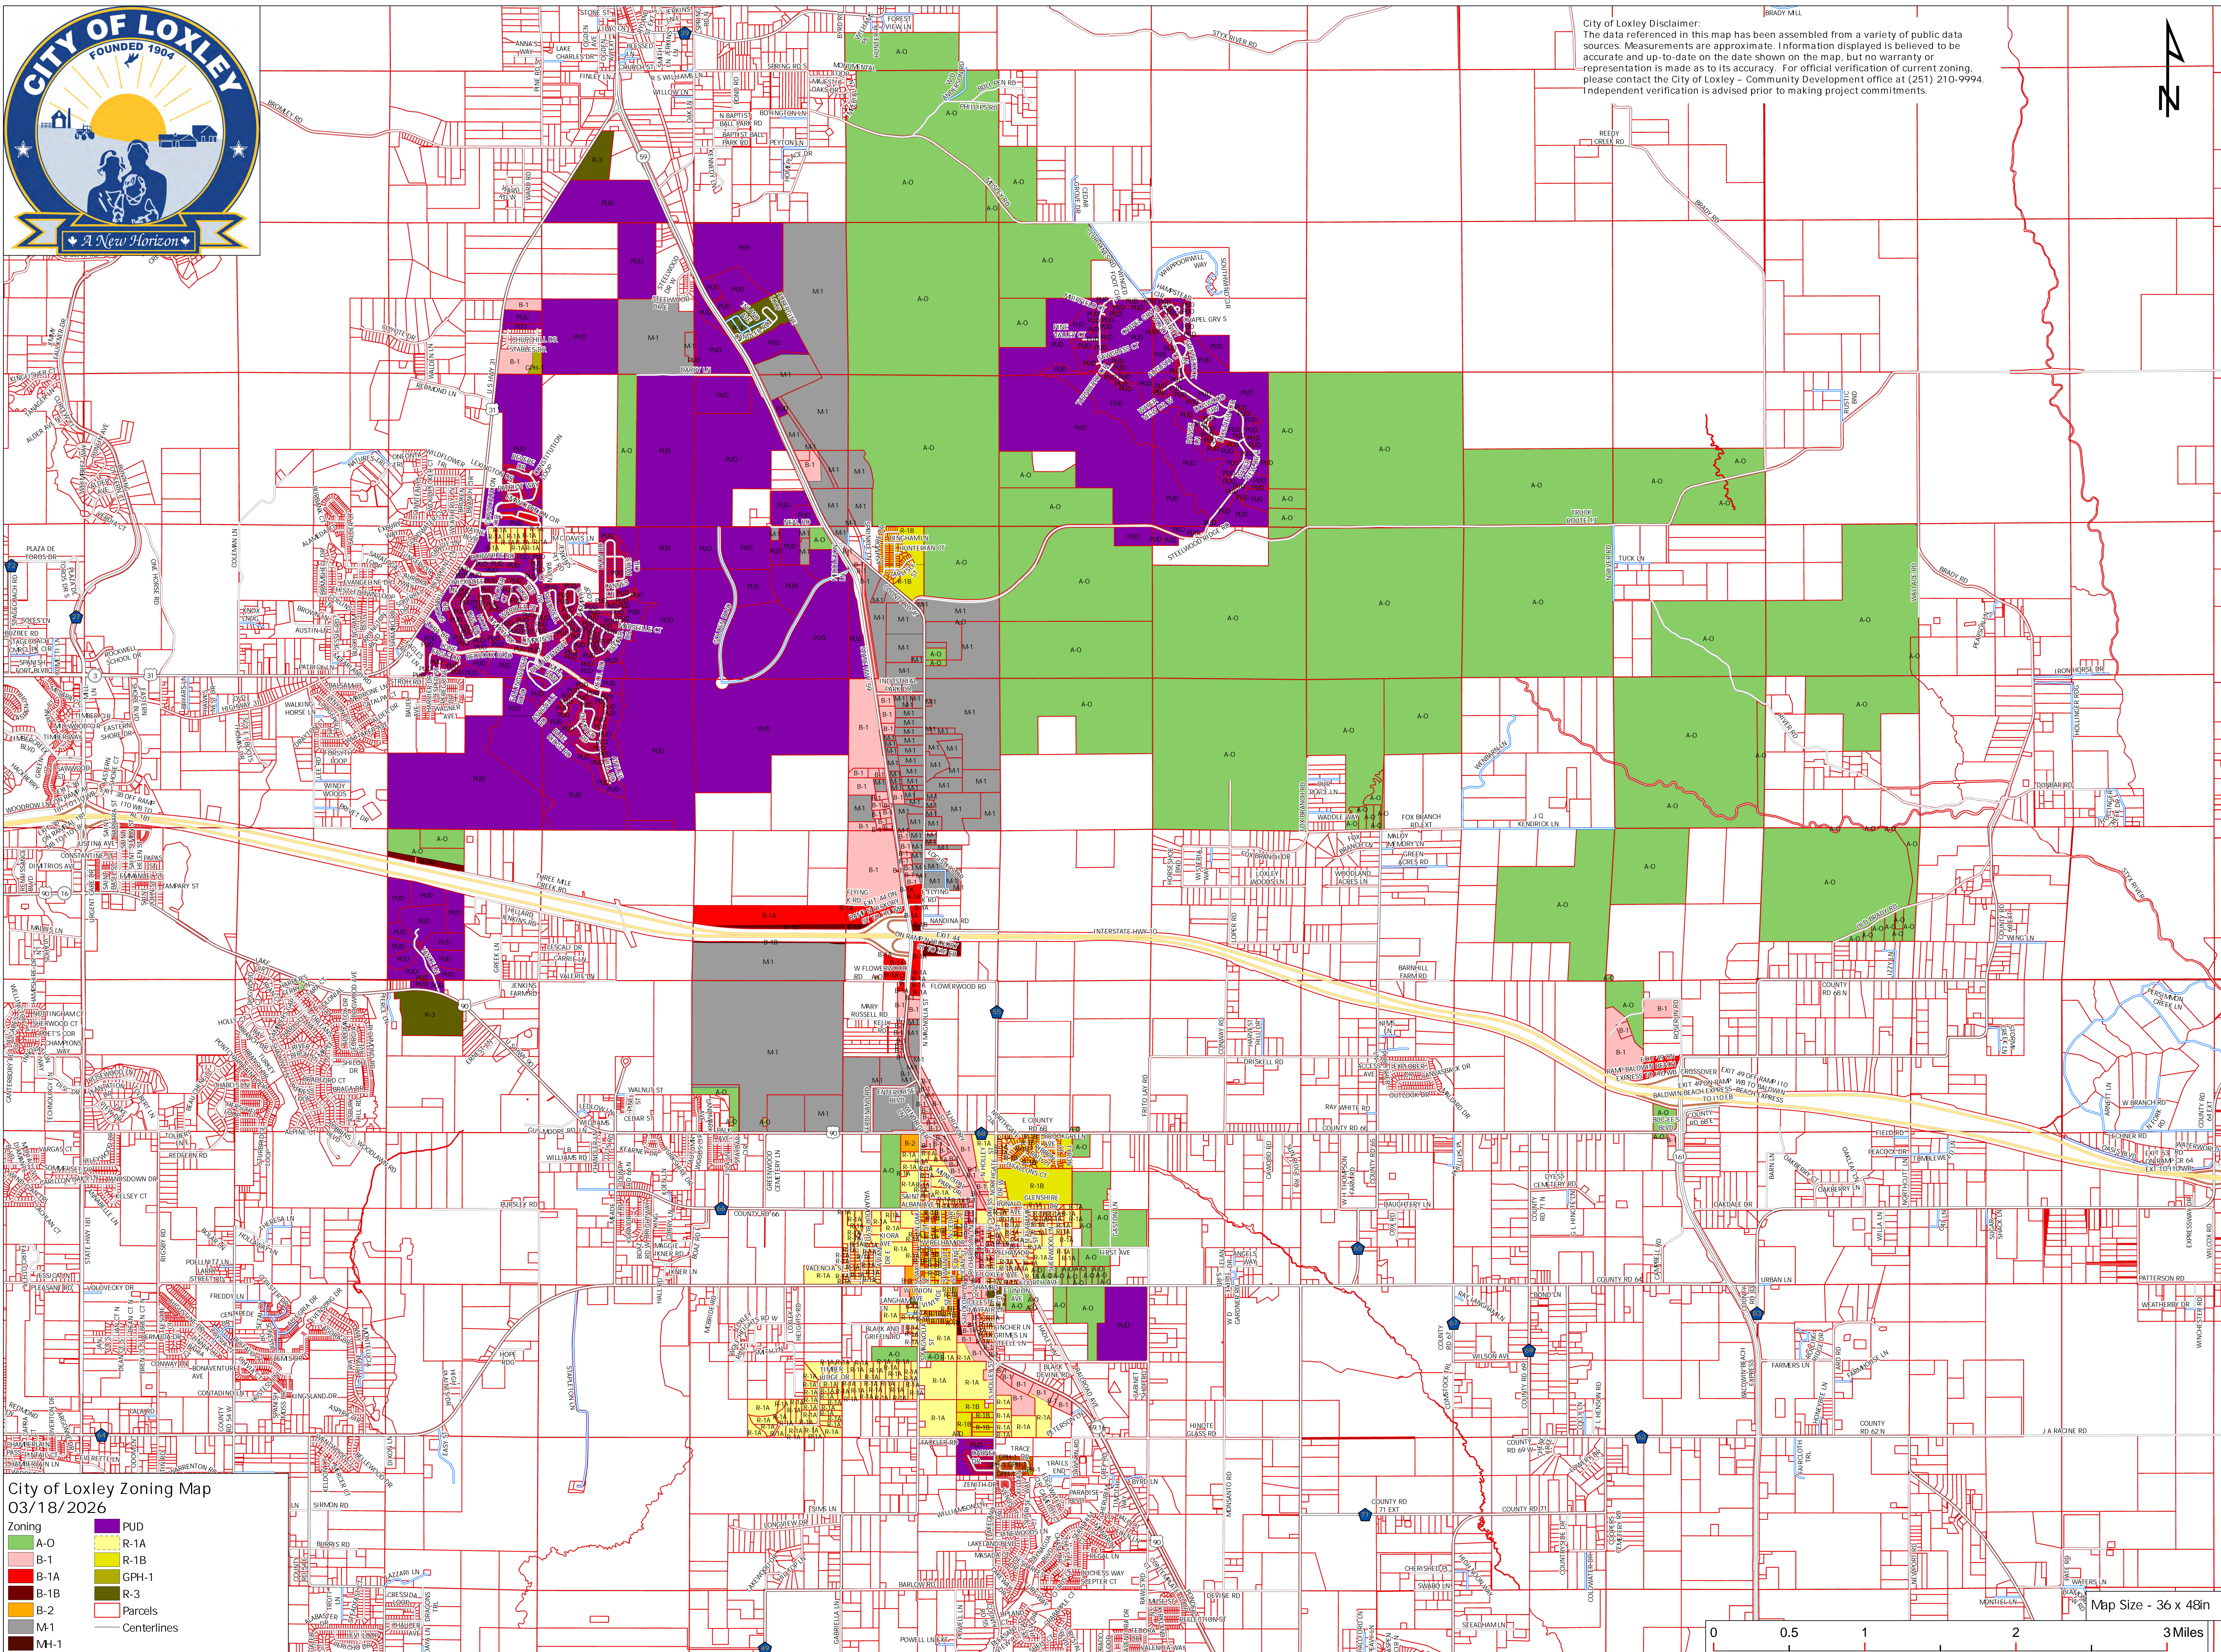

City of Loxley Zoning Map
03/18/2026

	PUD
	A-O
	B-1A
	B-1B
	R-1A
	R-1B
	R-3
	GPH-1
	M-1
	MH-1
	Parcels
	Centerlines

Map Size - 36 x 48in